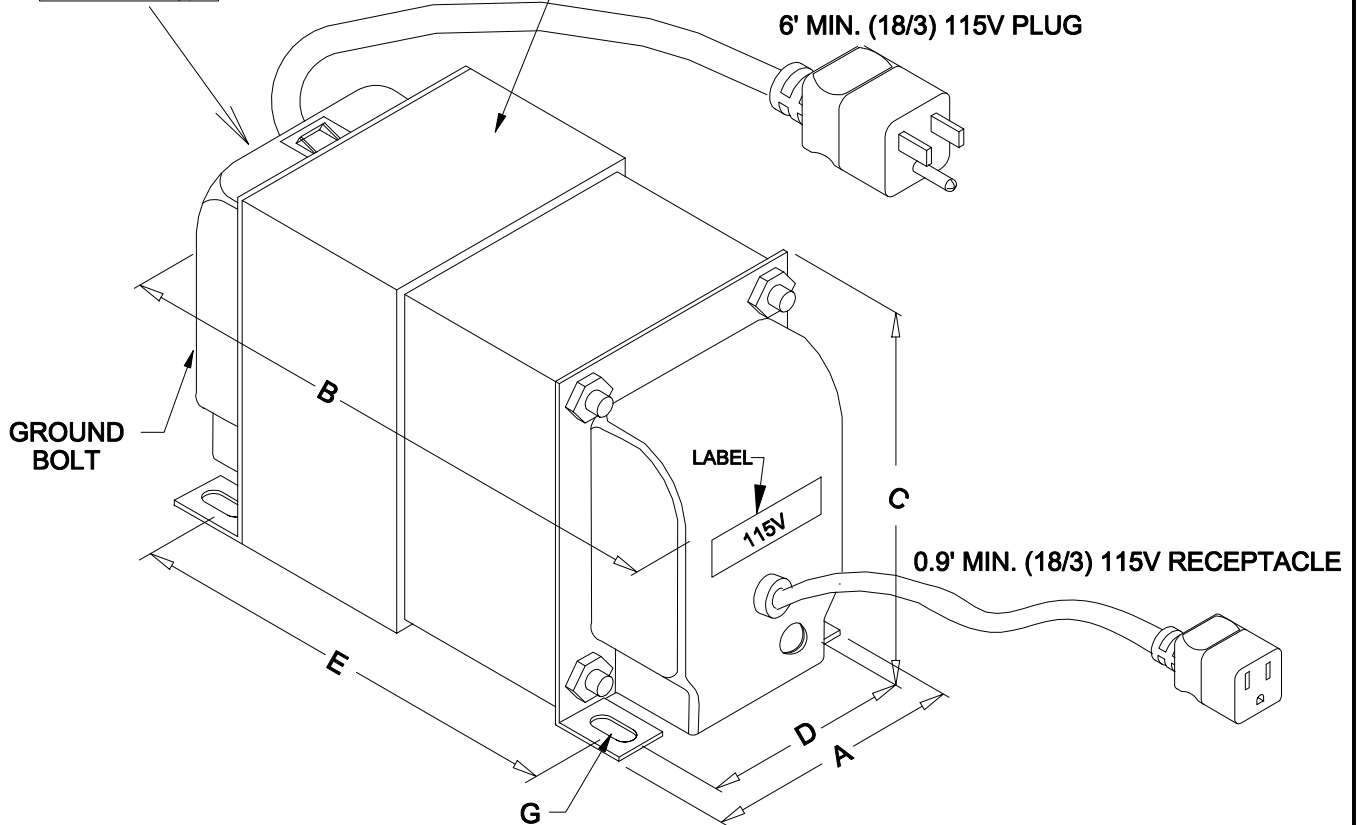

DIMENSIONS:	
A	5.281" ±0.063
B	7.750" MAX.
C	6.425" MAX.
D	4.250" ±0.063
E	6.000" ±0.063
G	0.281" x 0.750" ±0.015

Notes:

Circuit protection , Primary 10 amp circuit breaker

Alternate, 10 amp , slow blow fuse

Fuse model : Littelfuse # 313 or 326 or equivalent

Place fuse label
Replace fuse only
with 10 amp slow-
blow, same type

**HAMMOND
ELECTRONICS**
52 RANKIN PLACE,
WATERLOO, ONTARIO, N2L 3Z5.
PHONE (519) 886-6181
FAX # (519) 886-9540

TITLE		171GF	
1	03/31/14	Added fuse label data .	DR BY CORINA ILIE
0	01/09/12	RELEASED.	C.I. DATE 01/09/12
NO	DATE	REVISION	DIM IN(X)MM()