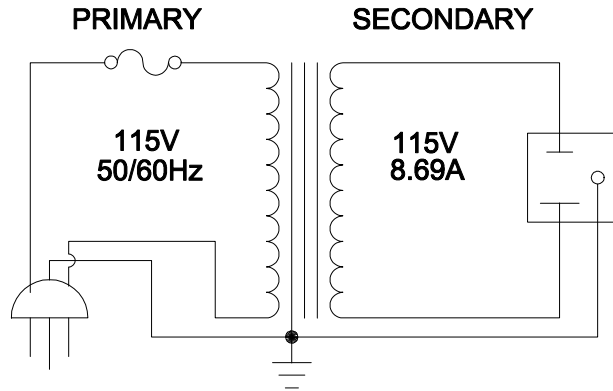

DIMENSIONS:	
A	5.281" ±0.063
B	7.750" MAX.
C	6.425" MAX.
D	4.250" ±0.063
E	6.000" ±0.063
G	0.281" x 0.750" ±0.015

Notes:

Circuit protection , Primary 10 amp circuit breaker

Alternate, 10 amp , slow blow fuse

Fuse model : Littelfuse # 313 or 326 or equivalent

Place fuse label
Replace fuse only
with 10 amp slow-
blow, same type

**HAMMOND
ELECTRONICS**
52 RANKIN PLACE,
WATERLOO, ONTARIO, N2L 3Z5.
PHONE (519) 886-6181
FAX # (519) 886-9540

TITLE		171GF	
1	03/31/14	Added fuse label data .	DR BY CORINA ILIE
0	01/09/12	RELEASED.	C.I. DATE 01/09/12
NO	DATE	REVISION	DIM IN(X)MM()