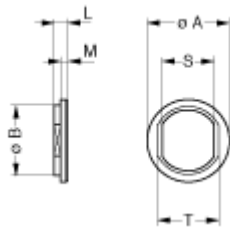

Technical details

Form & Material

Shell style / Model id	GRA - Insulating washer
Housing material	Polyamide, grey
Keying	No keying
Weight	0.06 g

Environment

Environmental sealing (IP rating)	No IP rating
Temperature range	-40°C / +90°C

Drawings

No keying

Dimensions

	A	B	L	M	S	T
mm.	10	8.8	1.8	1	6.4	8
in.	0.39	0.35	0.07	0.04	0.25	0.31

https://www.lemo.com/int_en/gra-00-269-gg.html

LEMO products and services are provided "as is". LEMO makes no warranties or representations with regard to LEMO product & services or use of them, express, implied or statutory, including for accuracy, completeness, or security. The user is fully responsible for his products and applications using LEMO components.